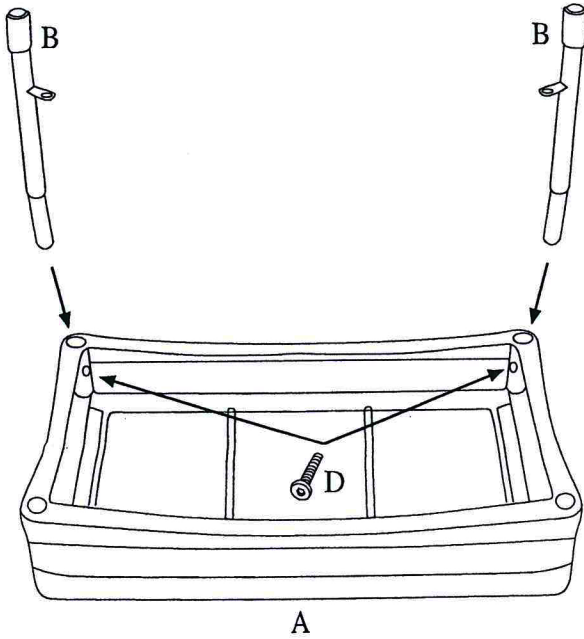

Resin Wicker Table

A) Table top 1 pc	B) Leg 4 pcs	C) Shelf 1 pc	D) Bolt 4 pcs	E) Nut 4 pcs	F) Hex Wrench 1 pc	G) Wrench 1 pc

1