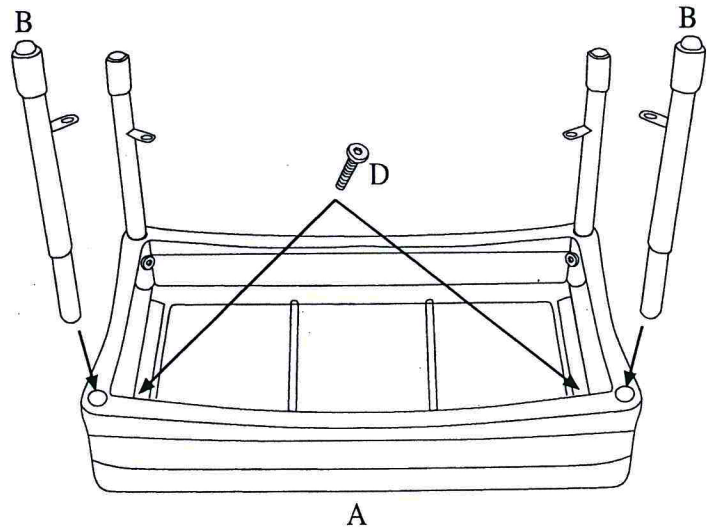

Resin Wicker Table

A) Table top 1 pc	B) Leg 4 pcs	C) Shelf 1 pc	D) Bolt 4 pcs	E) Nut 4 pcs	F) Hex Wrench 1 pc	G) Wrench 1 pc

1

2

3

** BE SURE ALL FASTENERS ARE FULLY TIGHTENED BEFORE USING THE ITEM.