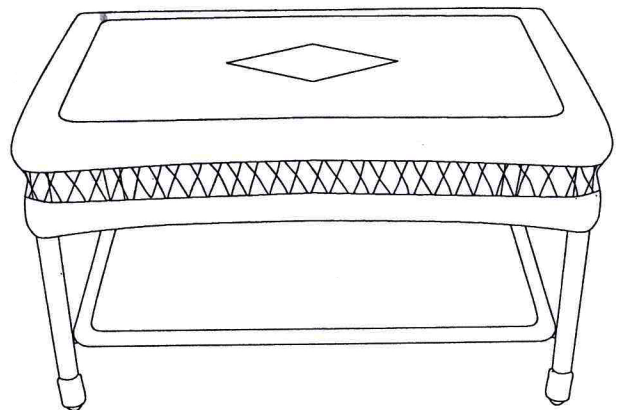

Resin Wicker Table

A) Table top 1 pc	B) Leg 4 pcs	C) Shelf 1 pc	D) Bolt 4 pcs	E) Nut 4 pcs	F) Hex Wrench 1 pc	G) Wrench 1 pc

1

2

3

** BE SURE ALL FASTENERS ARE FULLY TIGHTENED BEFORE USING THE ITEM.